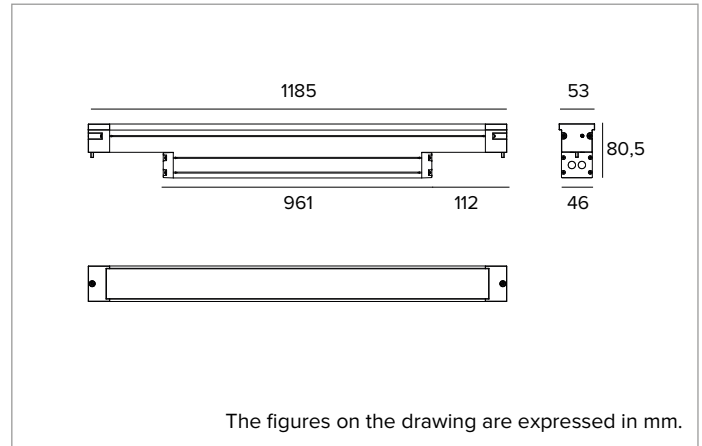

The figures on the drawing are expressed in mm.

SOURCE

High Power High Efficiency Ra80 linear LED board. Ra90 on request.

Energy efficiency class: E

Nominal power: 46W

Nominal flux: 6408lm

Colour rendering index: 80

Rf: 85

Rg: 99.5

CCT nominal: 3500K

Lifetime (L80/B10): >50000h tq +25°C

ILLUMINOTECHNICAL CHARACTERISTICS

Acrylic lenses with an integrated holographic filter.

Optic: LENS

Beam angles: SP

Optical efficiency: 83%

Fixture flux: 5310lm

Luminous efficacy: 104lm/W

Photobiological safety: Compliant with RG1 low risk group

MECHANICAL CHARACTERISTICS

Extruded anodised aluminium 15µ body. Extra clear 5mm thick glass flat screen.

Colour and finish: Aluminium

Dimensions: L=1185mm

Weight: 4.5Kg

Version: INTEGRATED DRIVER

Degree of protection: IP66,IP67,IP68,IP69

Mechanical Resistance: IK08

ELECTRICAL CHARACTERISTICS

Integrated driver version. Complete with electronic ON-OFF power supply. Pre-cabled with a 1 metre 3x1mm² H07RN-F cable. Luminaire compliant with EN 60598-2-22 for power supply from a centralised emergency system CPSS (Central Power Supply System), not incorporated in the luminaire - high risk areas excluded. The default power and flux are 100% in AC and 100% in DC.

Fixture Power: 51W

Power supply: 220-240Vac 50/60Hz

Insulation Class: CLASS 1

Type of driver / Control: ON-OFF

Driver included: YES

Class F: YES

SAFE FLICKER: PstLM=<1 and SVM=<0.4 (IEC TR 61547-1 and IEC TR 63158), to ensure a more comfortable and safe light

Ambient temperature: -25°C / +35°C

INSTALLATION

To be completed with an anodised aluminium outer casing suitable for in-line installation and external looping.

NOTES

Uses the "Waterblock Smart" technical solution that involves resin coating the connection cables, limiting the risk of humidity reaching the driver or the fixture. 110-277Vac version available on request. IP68: the projector is not suitable for permanent underwater installation but can withstand temporary accidental immersion to a depth of 2 metres (max.24h). IP69: IEC/EN 60529 standard compliant.

WARRANTY

5 years.

WARNING

Luminaire designed for disposal/recycling at end-of-life. Replaceable (LED only) light source by a professional. Replaceable control gear by a professional.

Due to the technological evolution of the electronic components, the data provided may be updated, and as such, confirmation must be requested during the order process.

Luminous flux and power supply have +/-10% tolerances with respect to the indicated value. tq +25°C (CIE 121).

We reserve the right to make technical changes.

Targetti Sankey S.r.l.
Via Pratese, 164
50145 Firenze - Italy
Tel: +39 055 37911
targetti.com
targetti@targetti.com

CCIAA Firenze
Share Capital:
€ 500.000,00
VAT N. (IT):
01537660480
R.E.A: FI-275656

TARGETTI